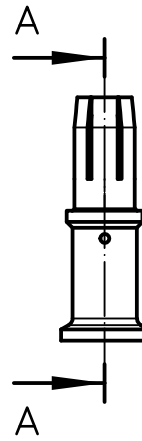

A

A

Diritti riservati All rights reserved

B

B