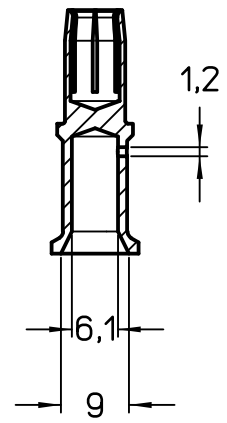

A

A

Diritti riservati All rights reserved

B

B

Sez. A-A

C

C

	Dimensions in mm
Original Size A4	
Date	23/03/22
Sign.	G.Renna

Simplified representation with dimensions without tolerance

CX7FA 16 XF
Female crimp contact, 70A, turned, silver plated, wire cross section 16 mm²,
AWG 6 - 5, Extra-flexible Class 6 conductor

Scale
1:1