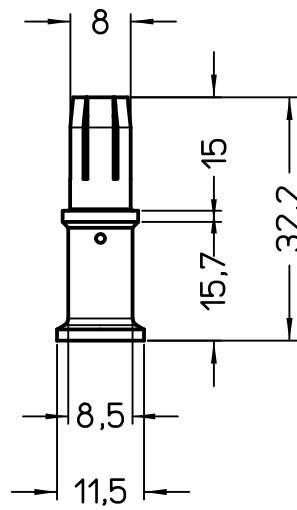

A

A

Diritti riservati All rights reserved

B

B